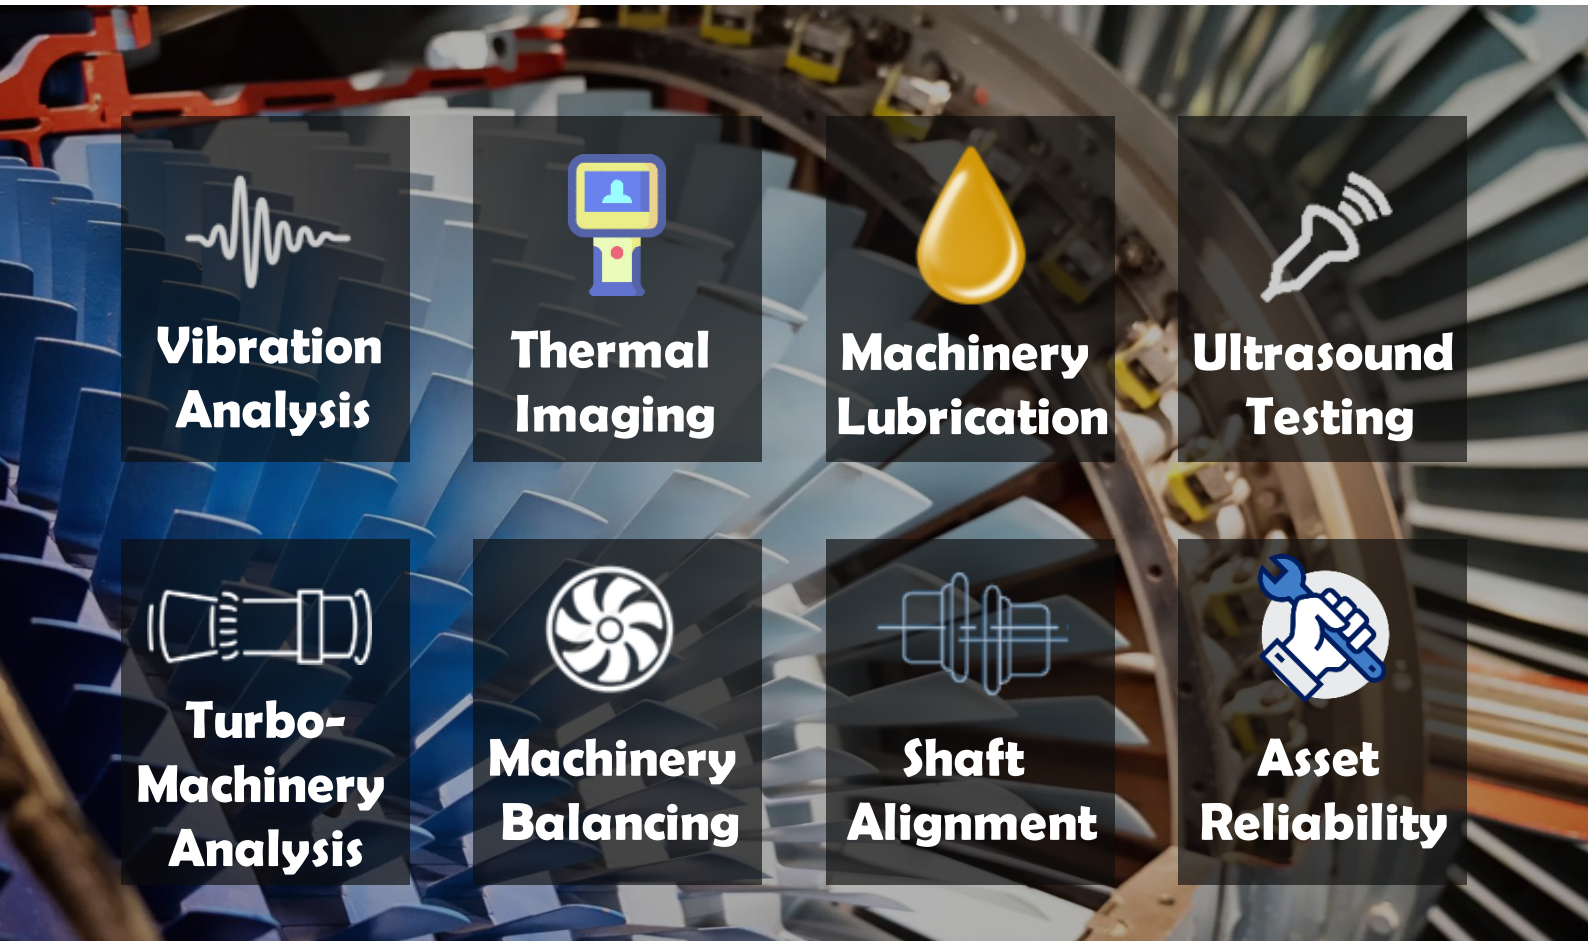

Teaching staff are real practitioners specialized in delivering knowledge of Machinery Diagnostics techniques from basic levels to the most advanced.

Helping technical teams to develop their knowledge, knowing how to best utilize the most advanced diagnostics techniques and improve site performance through delivering accredit trainings and guiding them to the best practices.

Vibration Analysis

Thermal Imaging

Machinery Lubrication

Ultrasound Testing

Turbo-Machinery Analysis

Machinery Balancing

Shaft Alignment

Asset Reliability

OUR PARTNERS

MDI - Machinery Diagnostics Institute
The training provider for Turbomachinery
Data Collection training course and
certification

Turbomachinery Data Collection

A Three-day course intended to provide all technical information from basic to the most advanced levels of turbo-machinery data collection

This engaging course by MDI will equip participants with comprehensive training on utilizing multichannel analyzers such as BN ADRE 208, ADRE 408, and Alta Solution AS1250FE.

Training Main Topics:

1. Evaluation of testing sensors and their practical applications.
2. Familiarization with data collection devices.
3. Understanding connections and their configurations.
4. Software and Database Configuration.
5. Techniques for effective data collection.
6. Interpretation and analysis of Steady State plots.
7. Analysis and comprehension of Transient State Plots.